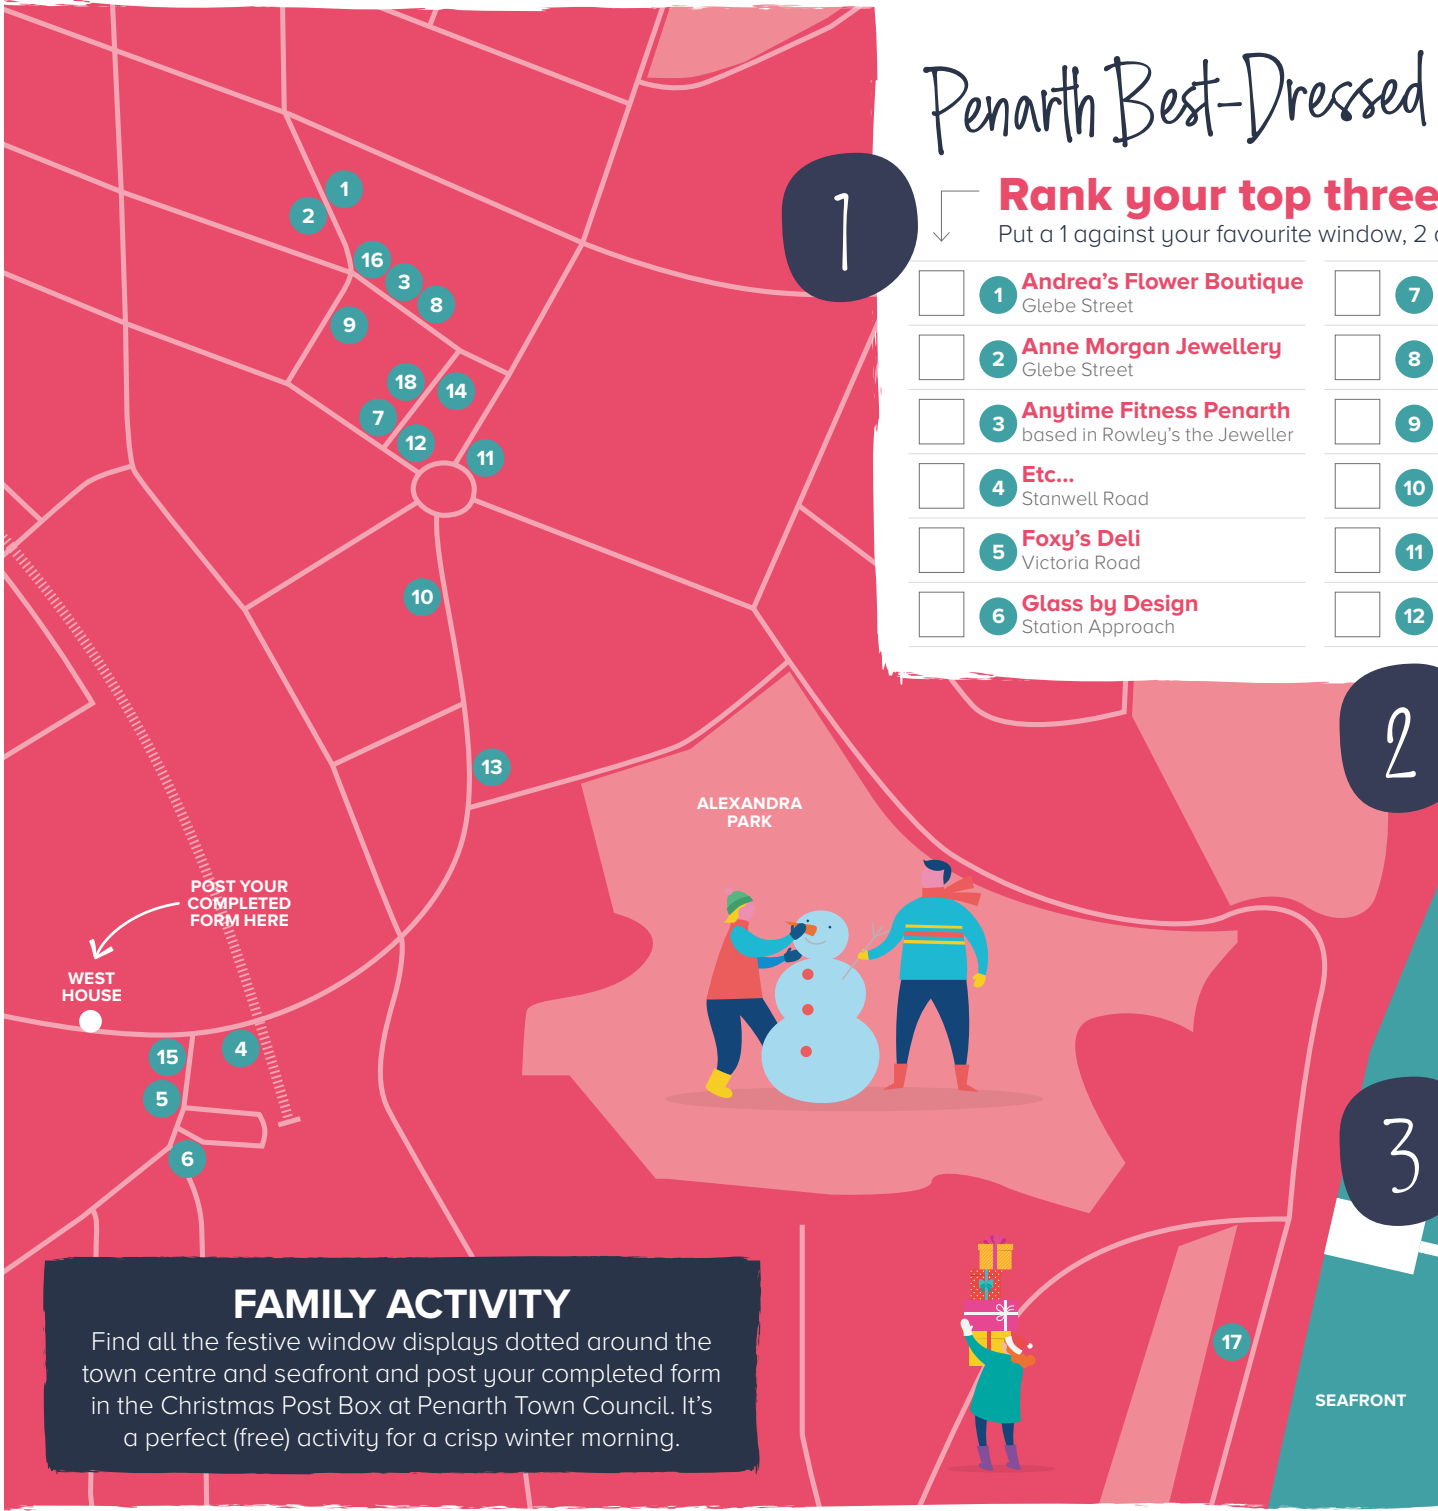

Penarth Best-Dressed Christmas Window Competition

1

Rank your top three windows

Put a 1 against your favourite window, 2 against your second favourite, and 3 against your third favourite!

<input type="checkbox"/>	1 Andrea's Flower Boutique Glebe Street	<input type="checkbox"/>	7 Griffin Books Windsor Road/Windsor Arcade	<input type="checkbox"/>	13 Penarth Library window facing Stanwell Road
<input type="checkbox"/>	2 Anne Morgan Jewellery Glebe Street	<input type="checkbox"/>	8 Hamptons Ludlow Lane	<input type="checkbox"/>	14 Polka Dot Door Windsor Arcade
<input type="checkbox"/>	3 Anytime Fitness Penarth based in Rowley's the Jeweller	<input type="checkbox"/>	9 Lily Pad the Florist Glebe Street	<input type="checkbox"/>	15 Rowley's of Penarth Victoria Road
<input type="checkbox"/>	4 Etc... Stanwell Road	<input type="checkbox"/>	10 Lou's for Men Stanwell Road	<input type="checkbox"/>	16 Rowley's the Jeweller Glebe Street
<input type="checkbox"/>	5 Foxy's Deli Victoria Road	<input type="checkbox"/>	11 Not Socks Again Windsor Terrace	<input type="checkbox"/>	17 Shore The Esplanade
<input type="checkbox"/>	6 Glass by Design Station Approach	<input type="checkbox"/>	12 Penarth Eye Centre Windsor Road/Windsor Arcade	<input type="checkbox"/>	18 Umpa Lumpa Sweet Shop Windsor Arcade

FAMILY ACTIVITY

Find all the festive window displays dotted around the town centre and seafront and post your completed form in the Christmas Post Box at Penarth Town Council. It's a perfect (free) activity for a crisp winter morning.

PENARTH VIEW

SHOP PENARTH
REWARDS SCHEME